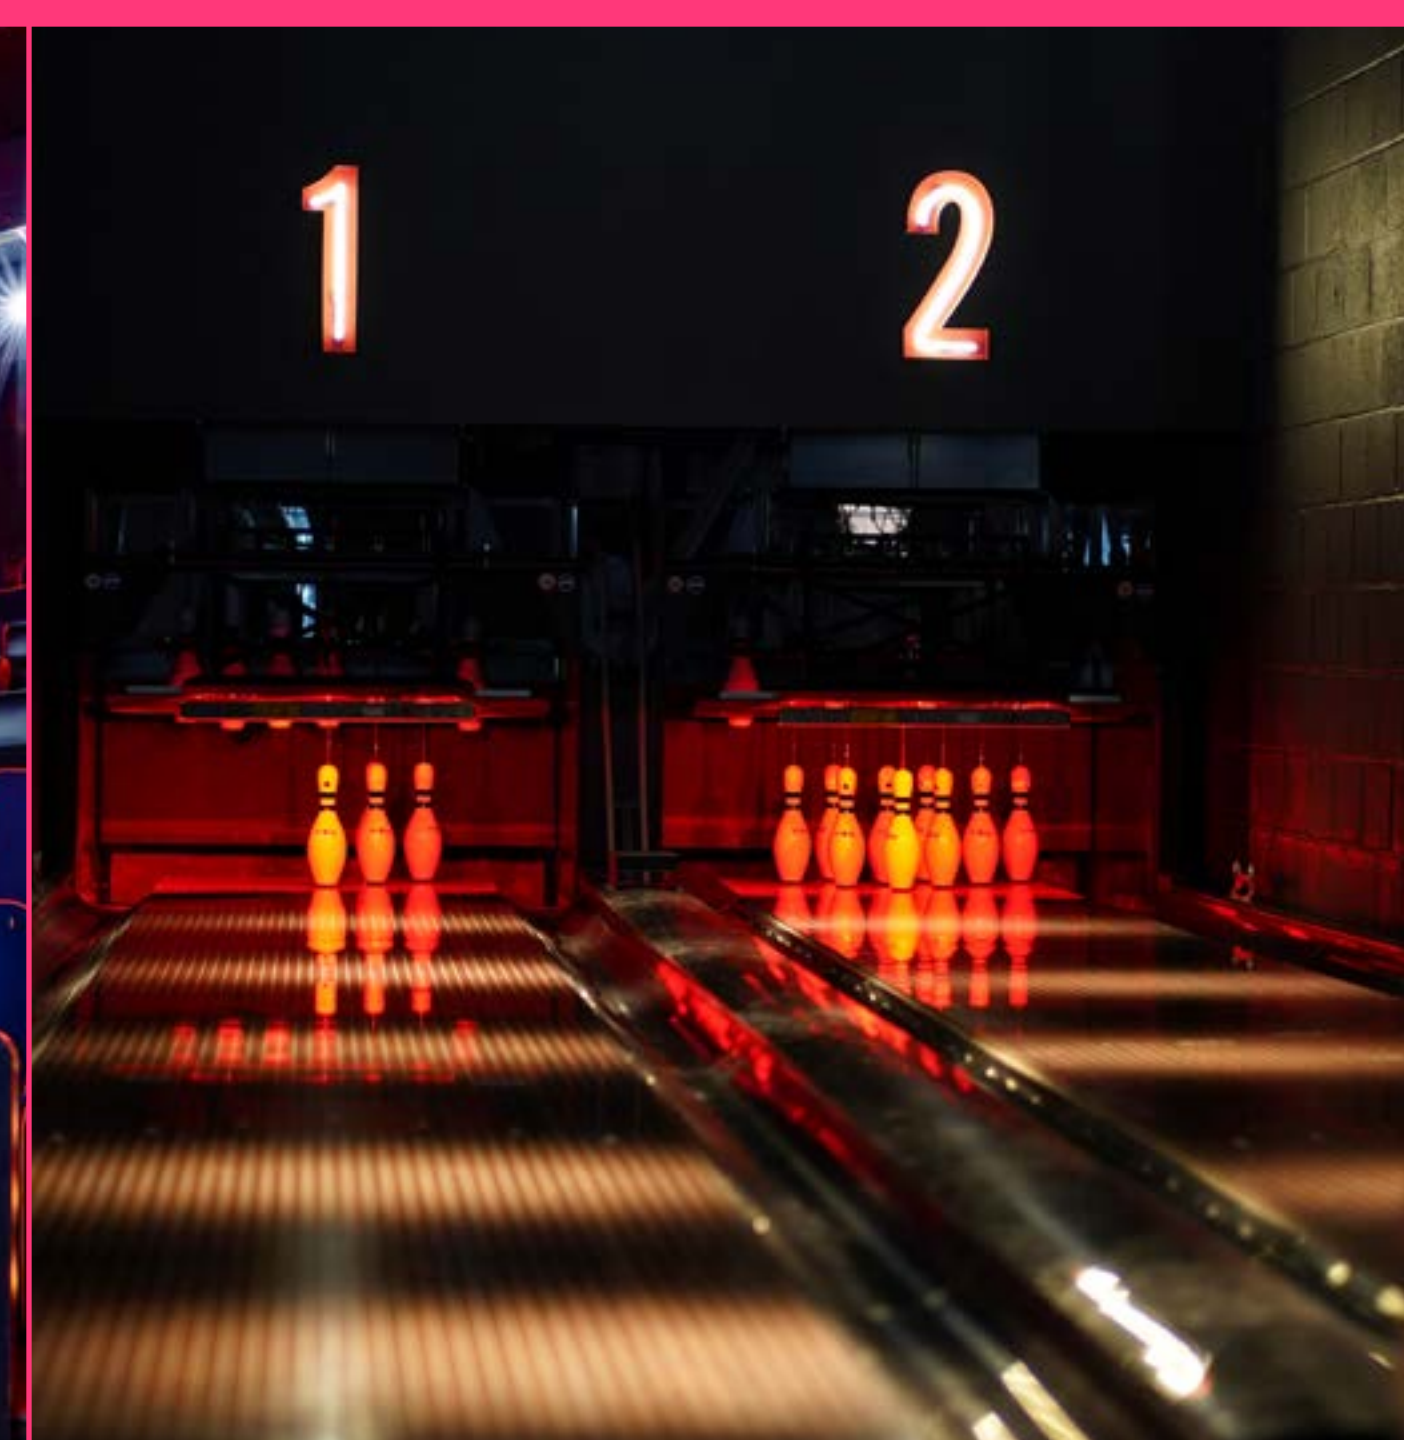

# EXPERIENCE THE BEST IN ENTERTAINMENT

**If you're looking for something a little different for your next corporate event, The Light is the perfect venue for you.**

We offer a range of packages guaranteed to deliver an unforgettable experience across a variety of private hire spaces, state of the art screens and fun leisure activities that are perfect for your next celebration, team away day or drinks reception.