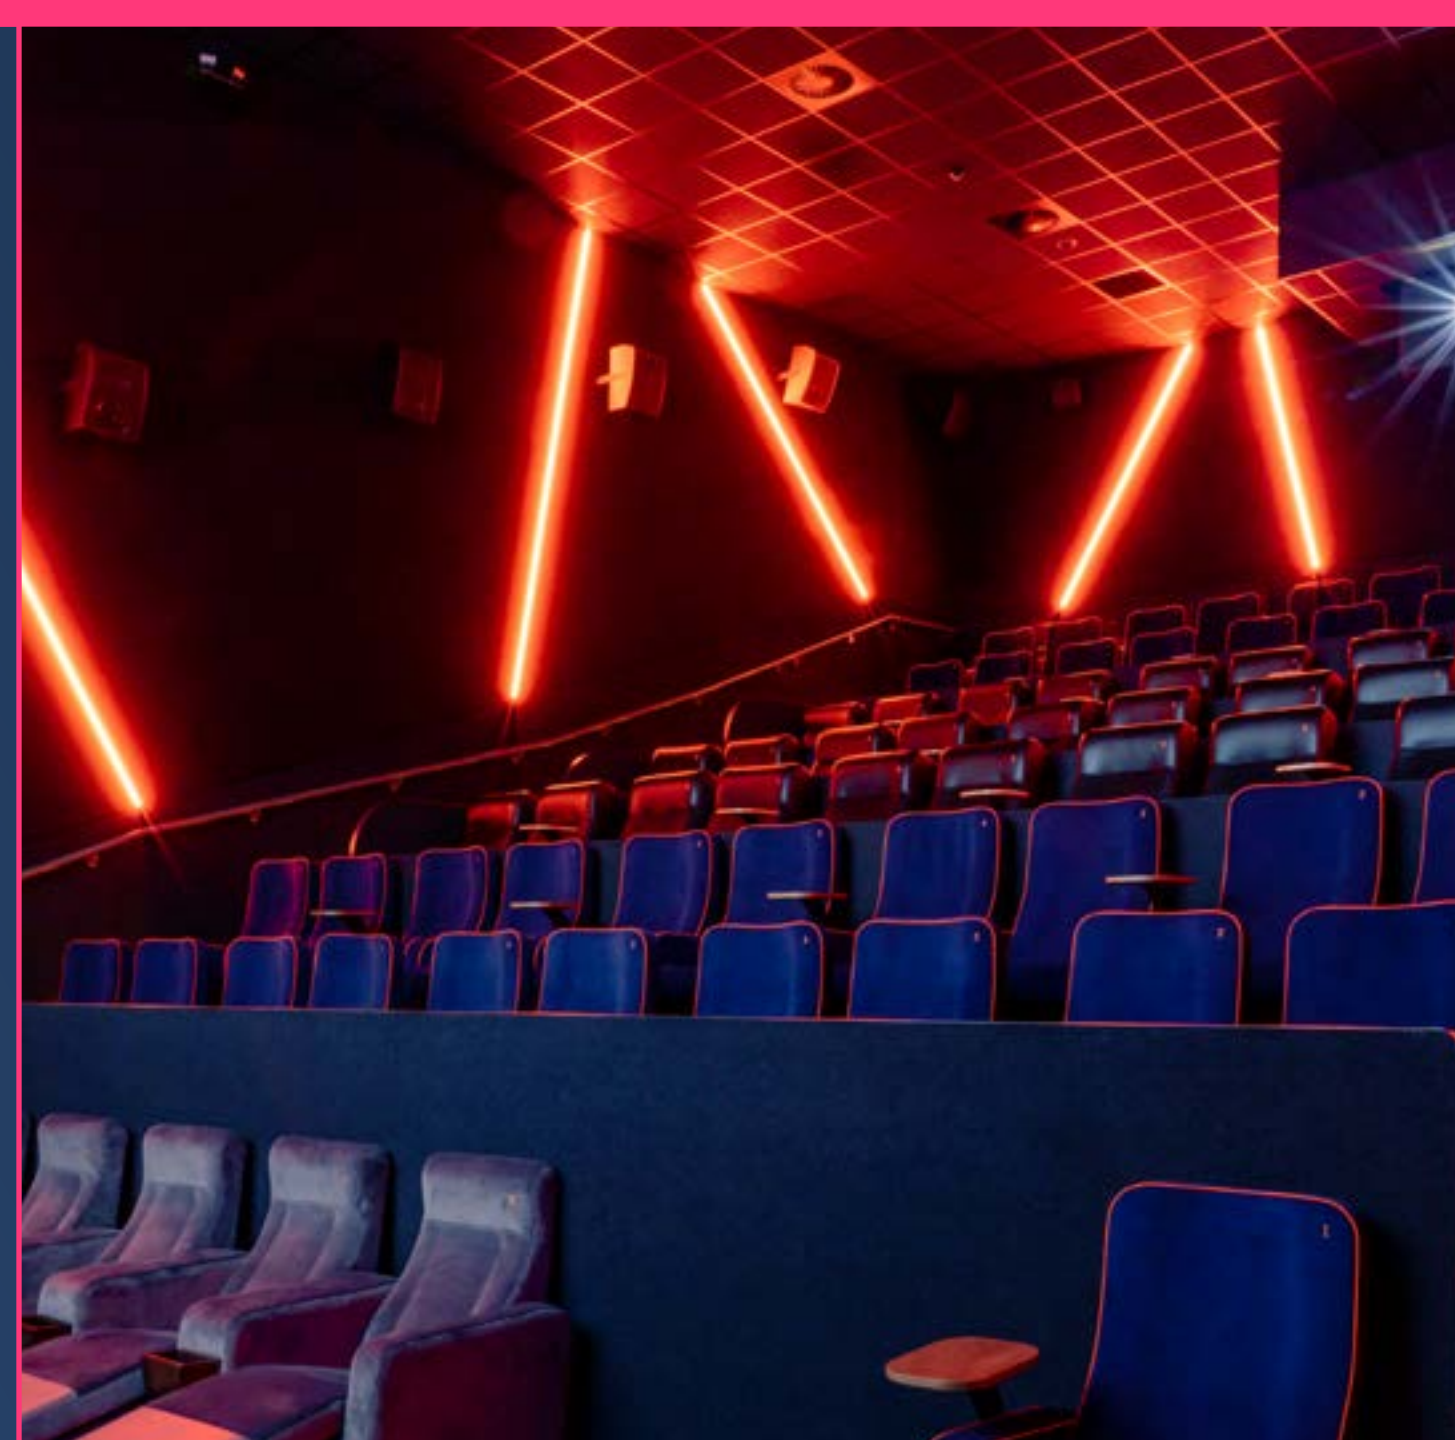

# EXPERIENCE THE BEST IN ENTERTAINMENT

**If you're looking for something a little different for your next corporate event, The Light is the perfect venue for you.**

We offer a range of packages guaranteed to deliver an unforgettable experience across a variety of private hire spaces, state of the art screens and fun leisure activities that are perfect for your next celebration, team away day or drinks reception.